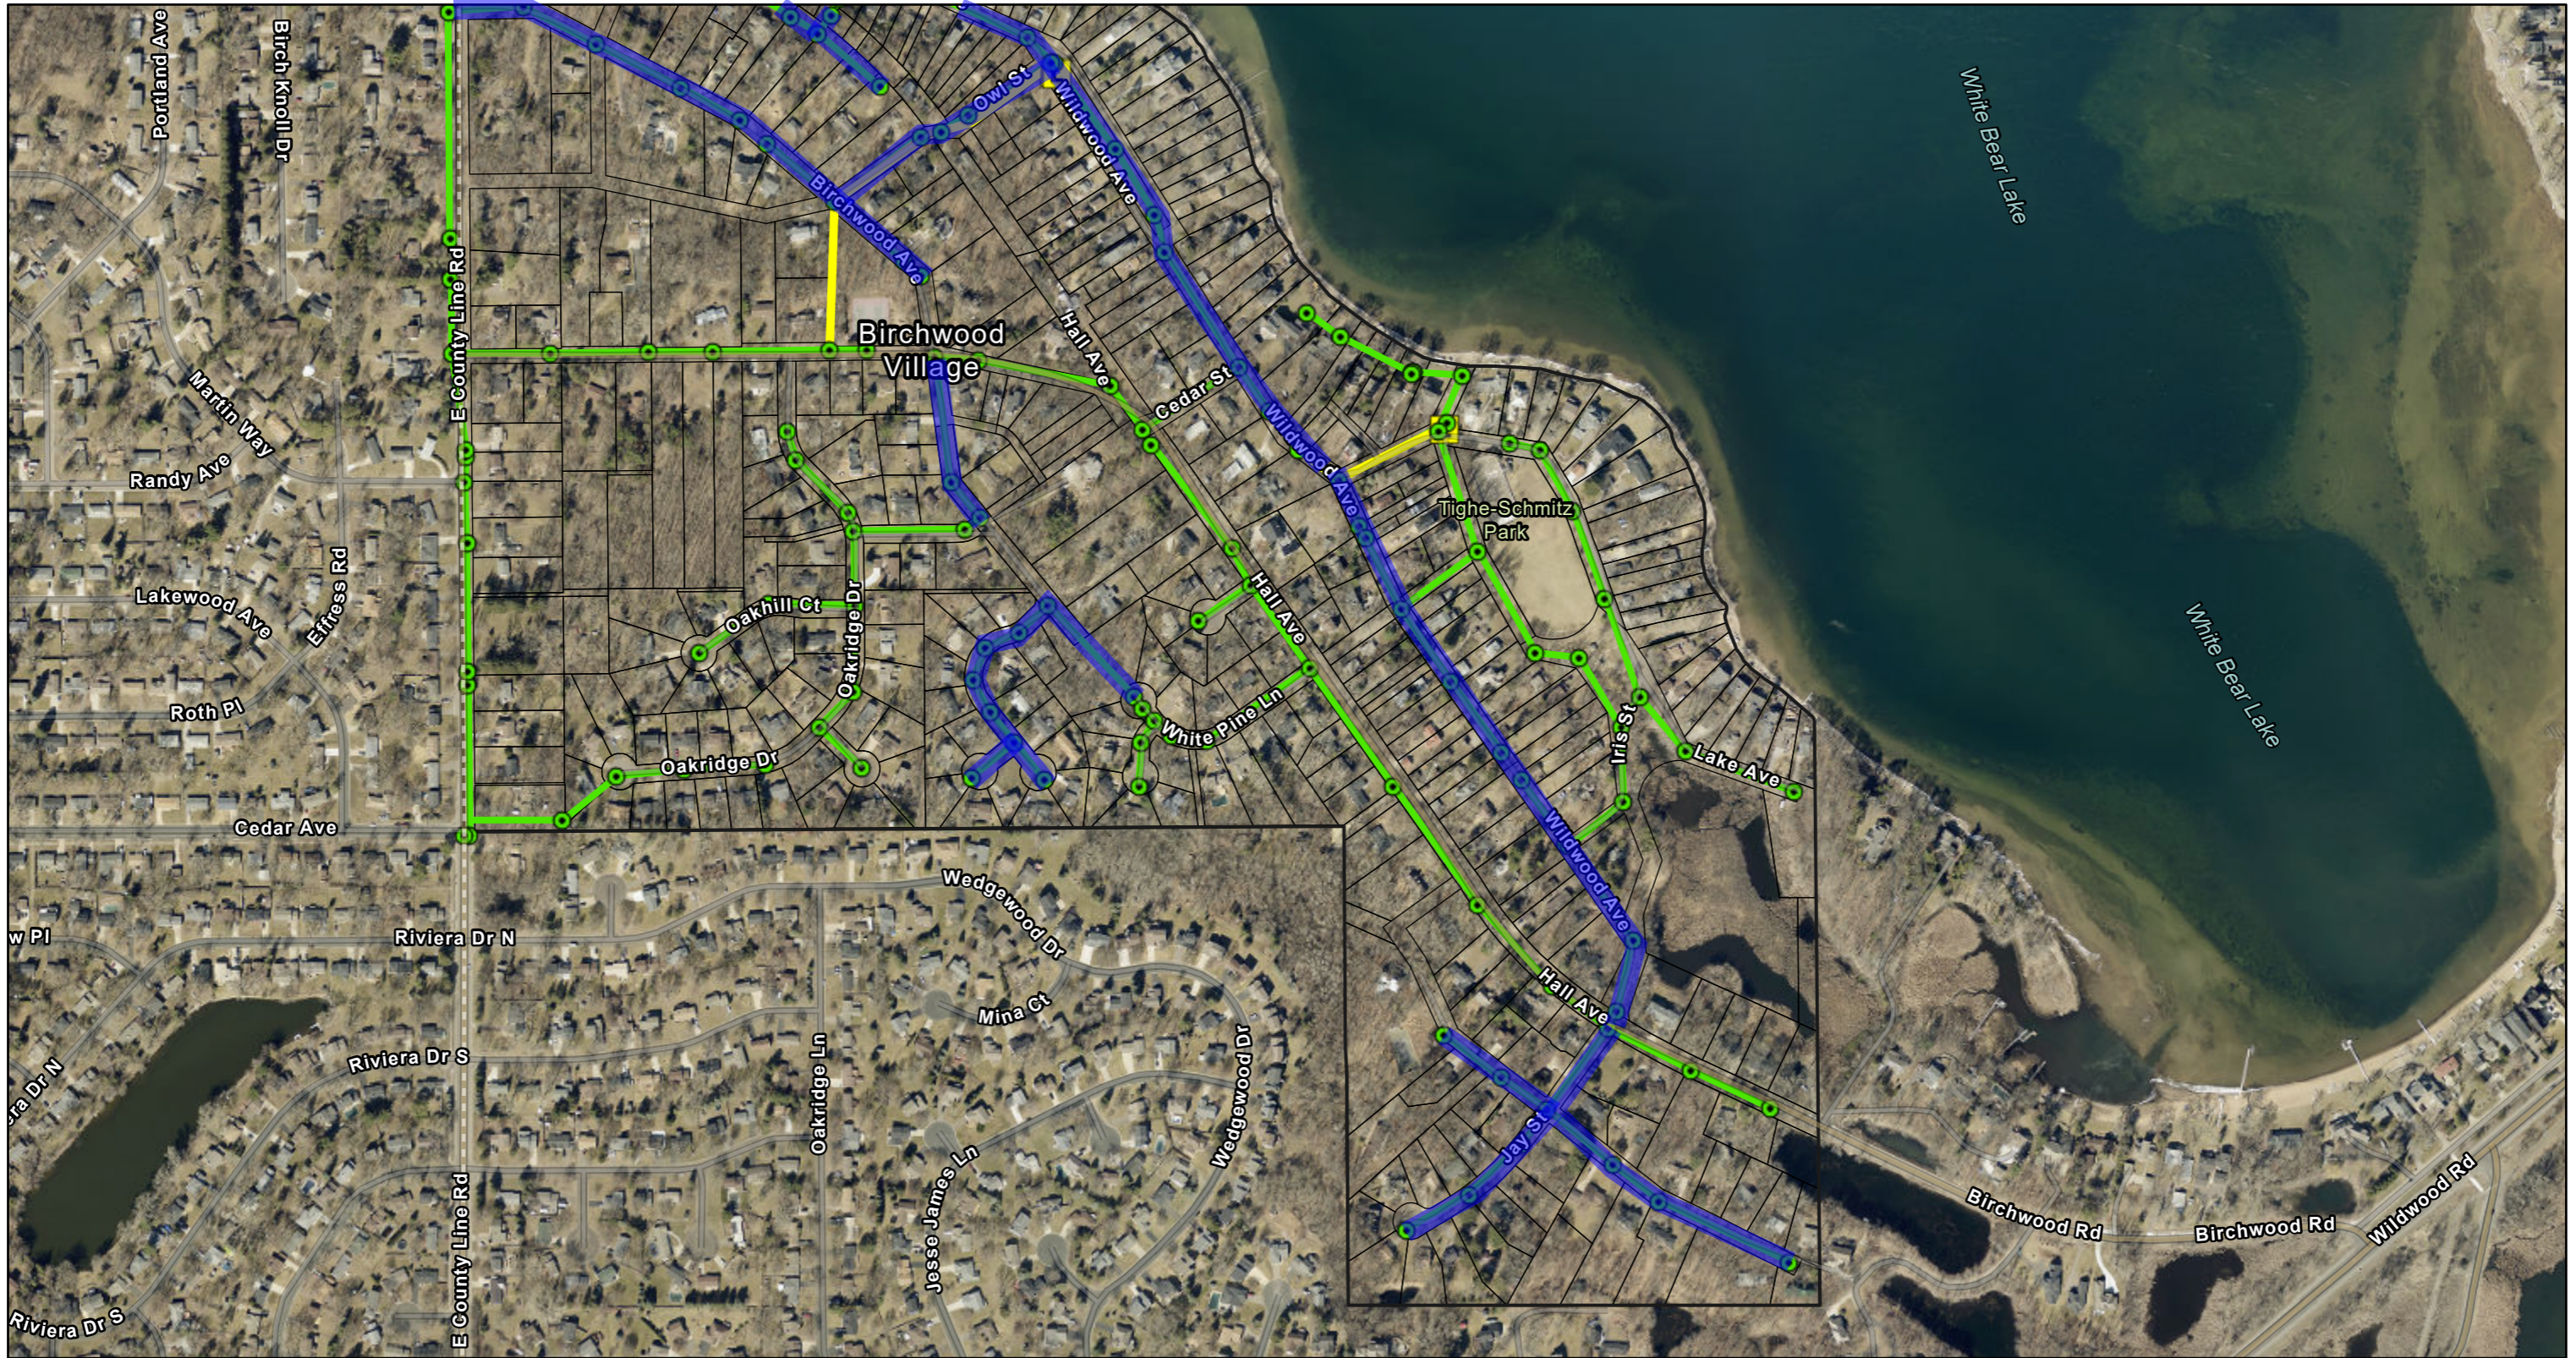

Sanitary Sewer City Map - Map 1 of 2

4/8/2026, 1:18:18 PM

LEGEND

 CLEANING AND TELEVISIONING LOCATIONS

1:7,644

Sources: Esri, TomTom, Garmin, FAO, NOAA, USGS, © OpenStreetMap contributors, and the GIS User Community, Vantor

Sanitary Sewer City Map - Map 2 of 2

4/8/2026, 1:03:59 PM

1:7,644

LEGEND

CLEANING AND TELEVISIONING LOCATIONS

Sources: Esri, TomTom, Garmin, FAO, NOAA, USGS, © OpenStreetMap contributors, and the GIS User Community, Vantor