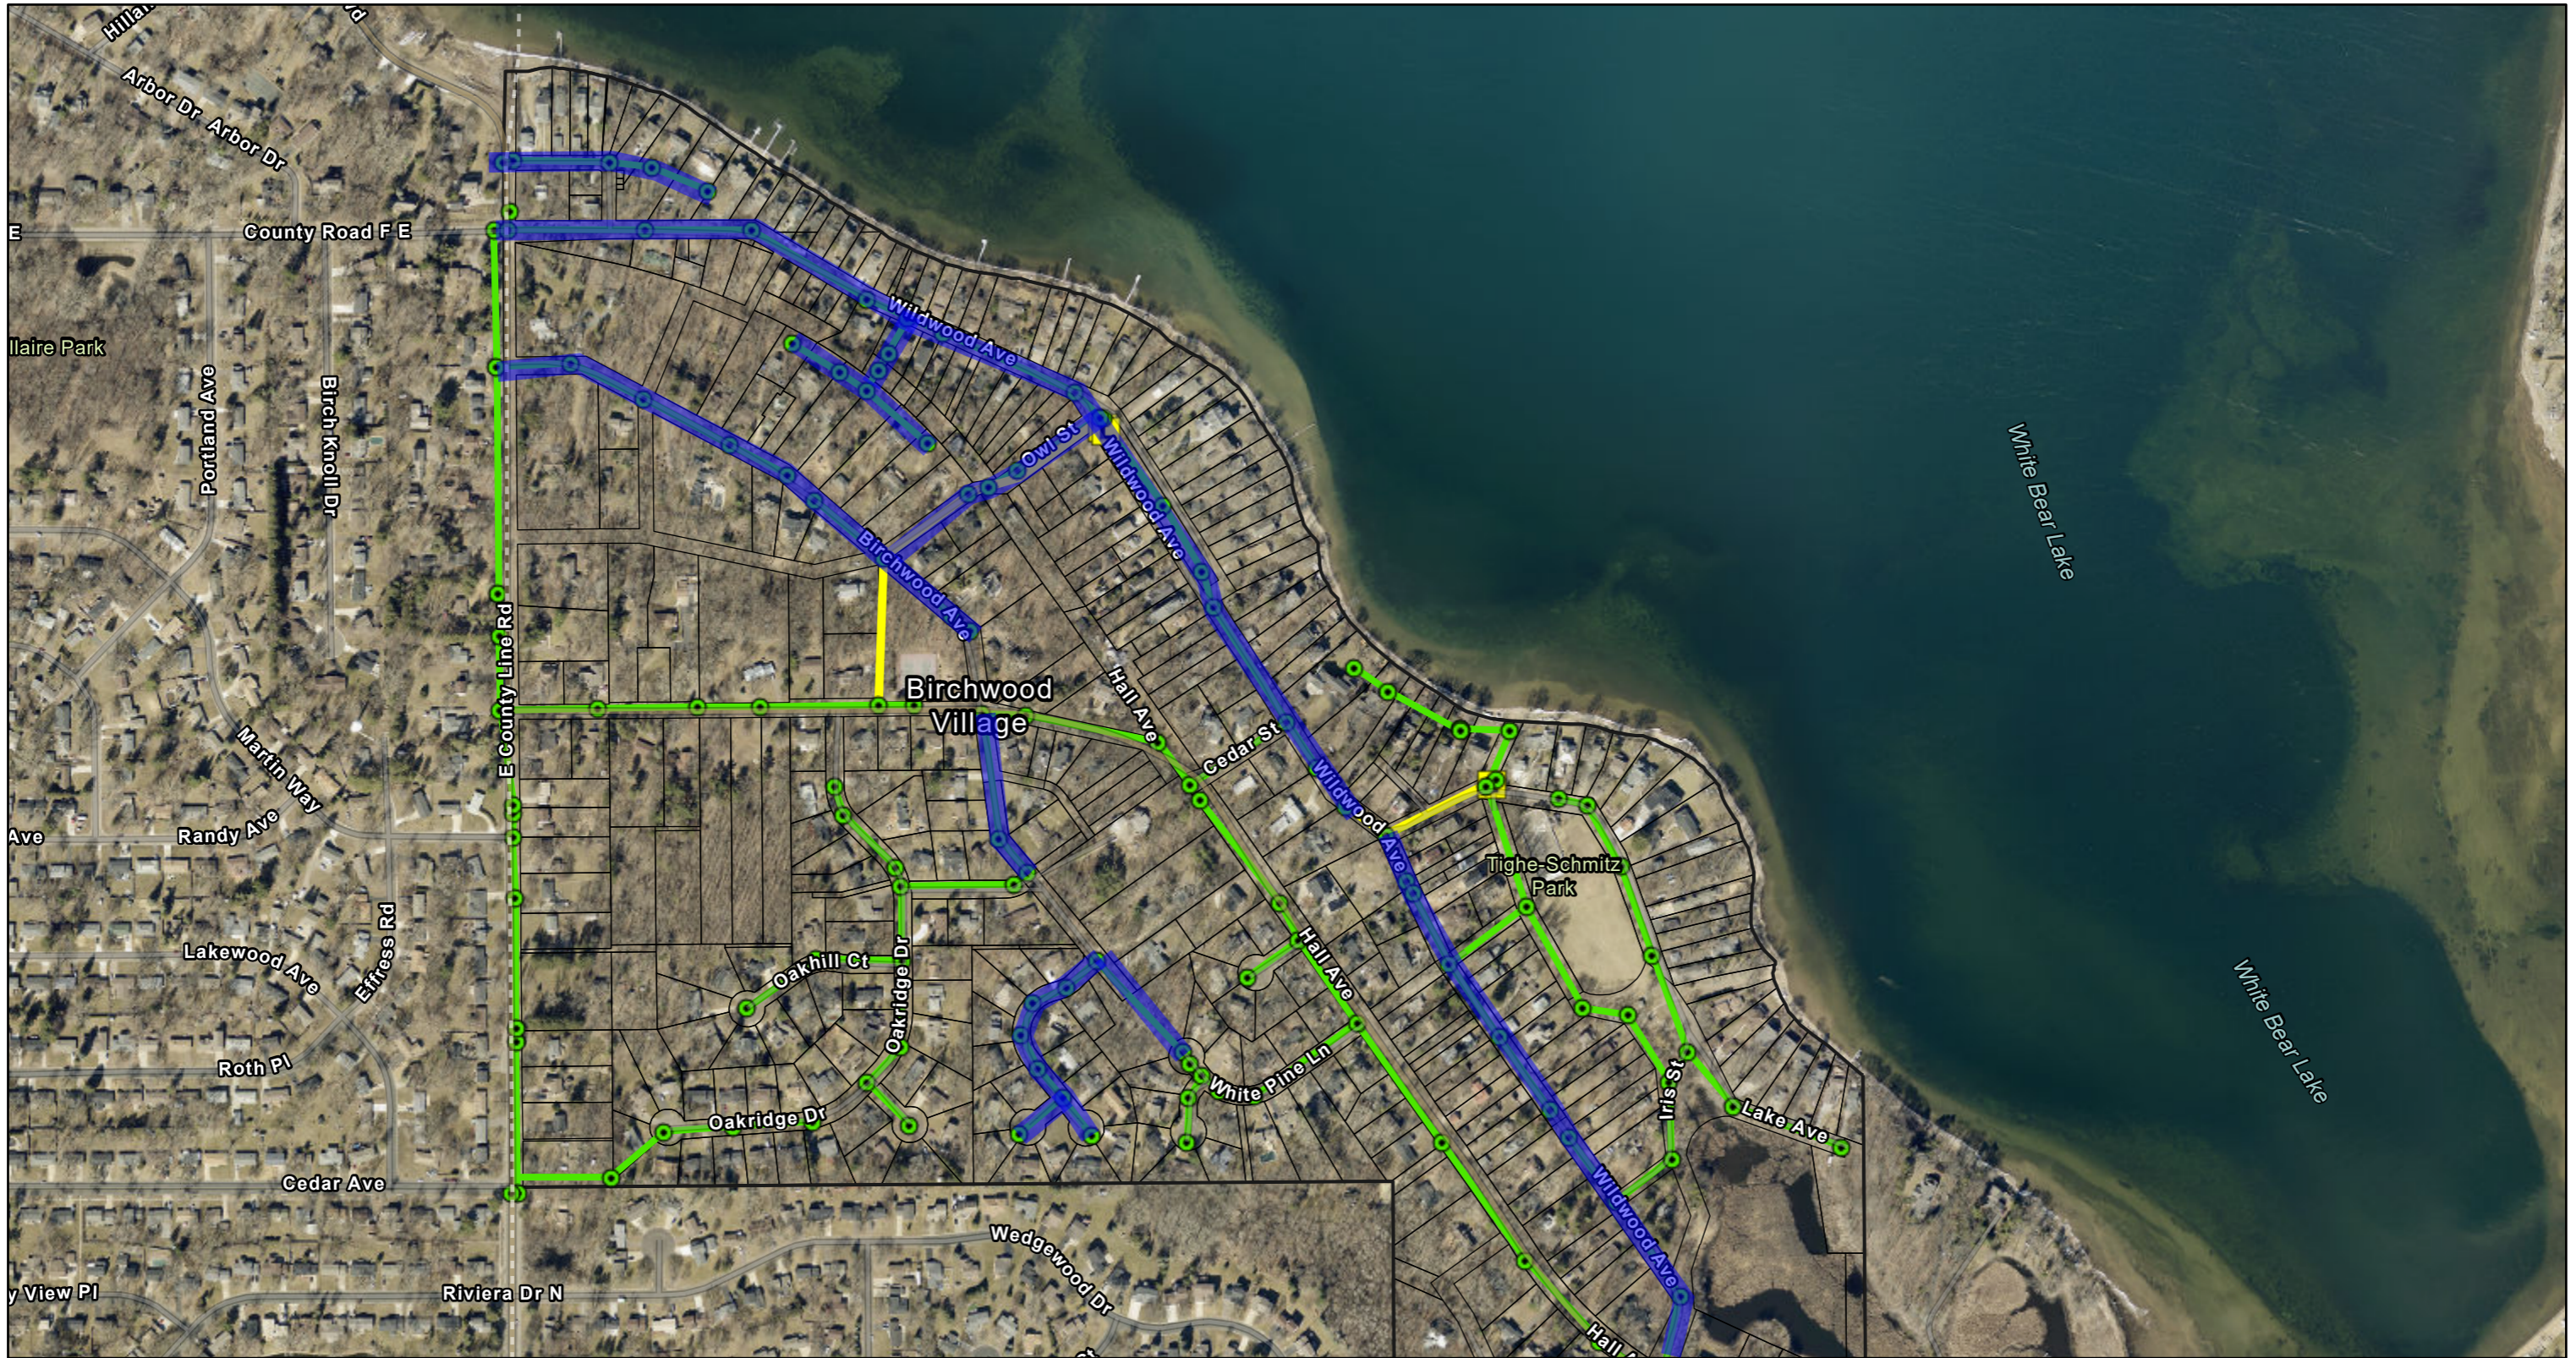

Sanitary Sewer City Map - Map 1 of 2

4/8/2026, 1:18:18 PM

LEGEND

 CLEANING AND TELEVISIONING LOCATIONS

1:7,644

Sources: Esri, TomTom, Garmin, FAO, NOAA, USGS, © OpenStreetMap contributors, and the GIS User Community, Vantor

Sanitary Sewer City Map - Map 2 of 2

4/8/2026, 1:03:59 PM

1:7,644

LEGEND

CLEANING AND TELEVISIONING LOCATIONS

Sources: Esri, TomTom, Garmin, FAO, NOAA, USGS, © OpenStreetMap contributors, and the GIS User Community, Vantor